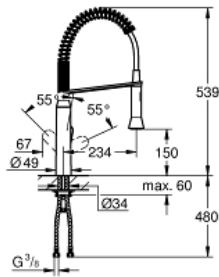

K7  
 Single-lever sink mixer 1/2"  
 MODEL # 31379000

Pure Freude  
 an Wasser

**Product Description:**

**K7**  
**Single-lever sink mixer 1/2"**

**Standard Specification:**

- single hole installation
- GROHE StarLight** finish
- GROHE SilkMove** 35 mm ceramic cartridge
- professional spray
- diverter: mousseur/**SpeedClean** shower jet
- automatic return to mousseur
- metal spray
- adjustable flow rate limiter
- swivel spout
- swivel area 140°
- 360° maneuverable spring arm
- protected against backflow
- flexible connection hoses
- rapid installation system
- min. recommended pressure 1.0 bar

**Color:**

□ 31379000 chrome