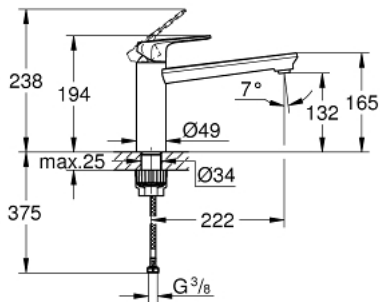

Pure Freude
an Wasser

31 706 000 BauLoop Single-lever sink mixer 1/2"

https://www.grohe.co.uk/en_gb/bauloop-single-lever-sink-mixer-1-2-31706000.html

- medium spout
- monobloc installation
- **GROHE StarLight** chrome finish
- GROHE Longlife 35 mm ceramic cartridge
- GROHE Zero separated inner water ways - lead and nickel free
- swivel tubular spout
- swivel area 140°
- mousseur with coin slot for tool free replacement
- flexible connection hoses
- **GROHE QuickFix Plus** ultra fast and simple installation - no tools needed
- **min. recommended pressure 1 bar**