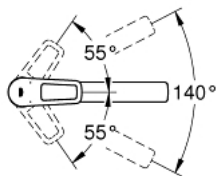

Pure Freude
an Wasser

31 706 000 BauLoop Single-lever sink mixer 1/2"

https://www.grohe.co.uk/en_gb/bauloop-single-lever-sink-mixer-1-2-31706000.html

- medium spout
- monobloc installation
- **GROHE StarLight** chrome finish
- GROHE Longlife 35 mm ceramic cartridge
- GROHE Zero separated inner water ways - lead and nickel free
- swivel tubular spout
- swivel area 140°
- mousseur with coin slot for tool free replacement
- flexible connection hoses
- **GROHE QuickFix Plus** ultra fast and simple installation - no tools needed
- **min. recommended pressure 1 bar**