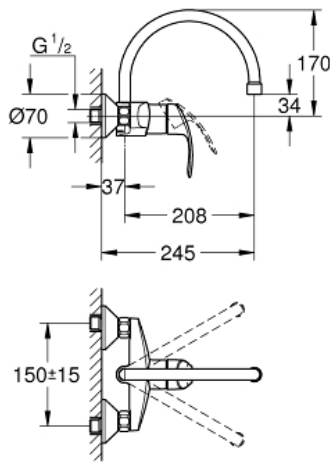

EUROSMART  
 Single-lever sink mixer 1/2"  
 MODEL # 32482002

Pure Freude  
 an Wasser

**Product Description:**  
 EUROSMART  
 Single-lever sink mixer 1/2"

**Standard Specification:**  
 wall mounted  
 GROHE StarLight finish  
 GROHE SilkMove 35 mm ceramic cartridge  
 mousseur  
 adjustable flow rate limiter  
 swivel area 360°  
 swivel tubular spout  
 projection 186 mm  
 integrated temperature limiter  
 S-unions