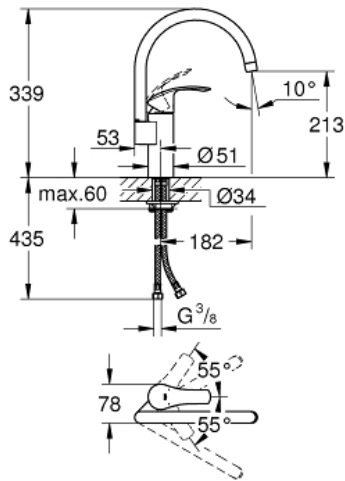

EUROSMART
Single-lever sink mixer 1/2"
MODEL # 33202DC2

Pure Freude
an Wasser

Product Description:
EUROSMART
Single-lever sink mixer 1/2"

Standard Specification:
high spout
single hole installation
GROHE StarLight chrome finish
GROHE SilkMove 35 mm ceramic cartridge
integrated temperature limiter
mousseur
adjustable flow rate limiter
swivel tubular spout
adjustable swivel area 0° / 150° / 360°
flexible connection hoses
rapid installation system
min. recommended pressure 1.0 bar

Color:
□ 33202DC2 supersteel