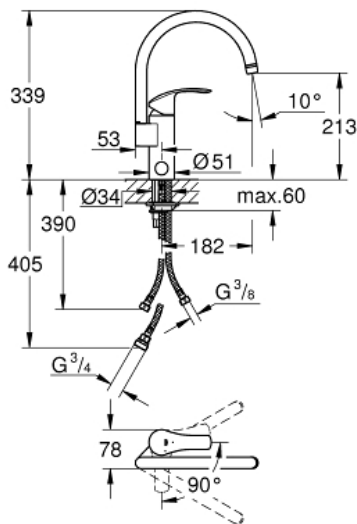

EUROSMART
Single-lever sink mixer 1/2"
MODEL # 33490002

Pure Freude
an Wasser

Product Description:
EUROSMART
Single-lever sink mixer 1/2"

Standard Specification:
integrated stop valve
high spout
single hole installation
GROHE StarLight finish
GROHE SilkMove ES 35 mm ceramic cartridge with energy saving function via cold start
mousseur
adjustable flow rate limiter
swivel tubular spout, swivel area 90°
flexible connection hoses
rapid installation system

Color:
□ 33490002 chrome