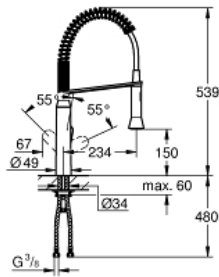

K7
 Single-lever sink mixer 1/2"
 MODEL # 31379DC0

Pure Freude
 an Wasser

Product Description:

K7
Single-lever sink mixer 1/2"

Standard Specification:

- single hole installation
- GROHE StarLight** finish
- GROHE SilkMove** 35 mm ceramic cartridge
- professional spray
- diverter: mousseur/**SpeedClean** shower jet
- automatic return to mousseur
- metal spray
- adjustable flow rate limiter
- swivel spout
- swivel area 140°
- 360° maneuverable spring arm
- protected against backflow
- flexible connection hoses
- rapid installation system
- min. recommended pressure 1.0 bar