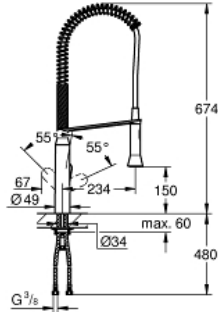

K7  
Single-lever sink mixer 1/2"  
MODEL # 32950DC0

Pure Freude  
an Wasser

**Product Description:**

**K7**  
**Single-lever sink mixer 1/2"**

**Standard Specification:**

- single hole installation
- GROHE StarLight** finish
- GROHE SilkMove** 35 mm ceramic cartridge
- professional spray
- diverter: mousseur/**SpeedClean** shower jet
- automatic return to mousseur
- metal spray
- adjustable flow rate limiter
- swivel spout
- swivel area 140°
- 360° maneuverable spring arm
- protected against backflow
- flexible connection hoses
- rapid installation system
- min. recommended pressure 1.0 bar

**Color:**

□ 32950DC0 supersteel