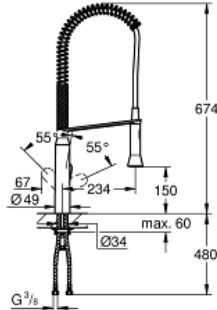

K7
Single-lever sink mixer 1/2"
MODEL # 32950000

Pure Freude
an Wasser

Product Description:

K7
Single-lever sink mixer 1/2"

Standard Specification:

- single hole installation
- GROHE StarLight** finish
- GROHE SilkMove** 35 mm ceramic cartridge
- professional spray
- diverter: mousseur/**SpeedClean** shower jet
- automatic return to mousseur
- metal spray
- adjustable flow rate limiter
- swivel spout, swivel area 140°
- 360° maneuverable spring arm
- protected against backflow
- flexible connection hoses
- rapid installation system
- min. recommended pressure 1.0 bar