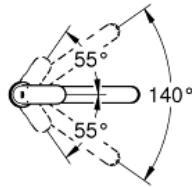

EUROSMART COSMOPOLITAN Single-lever sink mixer 1/2"

MODEL # 30193DC0

Pure Freude
an Wasser

GROHE

Product Description:
EUROSMART COSMOPOLITAN
Single-lever sink mixer 1/2"

Standard Specification:
medium spout
single hole installation
GROHE StarLight finish
GROHE SilkMove 35 mm ceramic cartridge
mousseur
adjustable flow rate limiter
swivel tubular spout
swivel area 140°
flexible connection hoses
rapid installation system
min. recommended pressure 1.0 bar