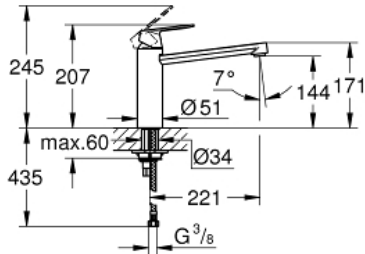

EUROSMART COSMOPOLITAN Single-lever sink mixer 1/2"

MODEL # 30193DC0

Pure Freude
an Wasser

GROHE

Product Description:
EUROSMART COSMOPOLITAN
Single-lever sink mixer 1/2"

Standard Specification:
medium spout
single hole installation
GROHE StarLight finish
GROHE SilkMove 35 mm ceramic cartridge
mousseur
adjustable flow rate limiter
swivel tubular spout
swivel area 140°
flexible connection hoses
rapid installation system
min. recommended pressure 1.0 bar