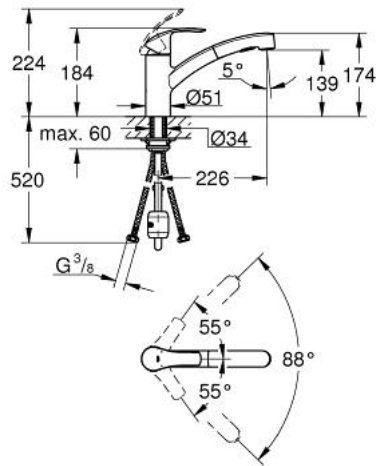

30 305 DC0 Eurosmart Single-lever sink mixer 1/2"

https://www.grohe.co.uk/en_gb/eurosmart-single-lever-sink-mixer-1-2-30305DC0.html

- low spout
- monobloc installation
- **GROHE StarLight** finish
- **GROHE SilkMove** 35 mm ceramic cartridge
- flow strainer
- with integrated temperature limiter
- pull-out dual spray control - switches between regular flow and spray
- diverter: laminar spray/SpeedClean shower jet
- automatic return to laminar spray
- adjustable flow rate limiter
- swivel cast spout
- 88° swivel radius
- GROHE Zero separated inner water ways - lead and nickel free
- flexible connection hoses
- rapid installation system
- protected against backflow