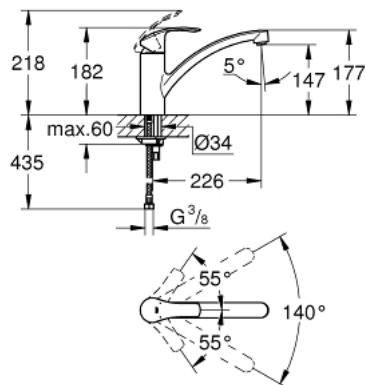

33 281 DC2 Eurosmart Single-lever sink mixer 1/2"

https://www.grohe.co.uk/en_gb/eurosmart-single-lever-sink-mixer-1-2-33281DC2.html

- low spout
- monobloc installation
- **GROHE StarLight** finish
- **GROHE SilkMove** 35 mm ceramic cartridge
- integrated temperature limiter
- adjustable flow rate limiter
- swivel cast spout
- swivel area 140°
- GROHE Zero separated inner water ways - lead and nickel free
- mousseur with coin slot for tool free replacement
- flexible connection hoses
- rapid installation system
- **min. recommended pressure 1 bar**