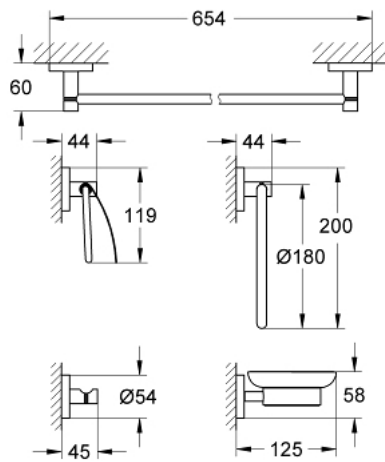

40 344 001 Essentials Master bathroom accessories set 5-in-1

https://www.grohe.co.uk/en_gb/essentials-master-bathroom-accessories-set-5-in-1-40344001.html

- material: glass / metal
- Consisting of:
 - towel ring (40 365 001)
 - towel rail, 600 mm (40 366 001)
 - robe hook (40 364 001)
 - paper holder with cover (40 367 001)
 - soap dish with holder (40 444 001)
 - concealed fastening
- **GROHE StarLight** chrome finish
- suitable for screwing (including screws and dowels) or gluing (glue 40 915 000 sold separately)