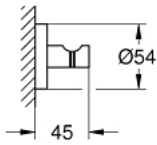

- material: metal
- Consisting of:
- towel rail, 600 mm (40 366 001)
- robe hook (40 364 001)
- toilet paper holder (40 367 001)
- concealed fastening
- **GROHE StarLight** chrome finish
- suitable for screwing (including screws and dowels) or gluing (glue 40 915 000 sold separately)