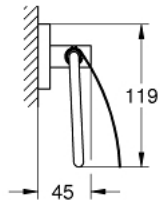

- material: metal
- Consisting of:
- towel rail, 600 mm (40 366 001)
- robe hook (40 364 001)
- toilet paper holder (40 367 001)
- concealed fastening
- **GROHE StarLight** chrome finish
- suitable for screwing (including screws and dowels) or gluing (glue 40 915 000 sold separately)