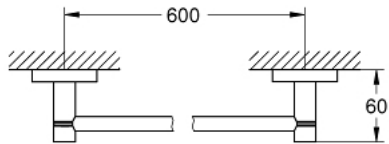

- material: metal
- Consisting of:
- towel rail, 600 mm (40 366 001)
- robe hook (40 364 001)
- toilet paper holder (40 367 001)
- concealed fastening
- **GROHE StarLight** chrome finish
- suitable for screwing (including screws and dowels) or gluing (glue 40 915 000 sold separately)