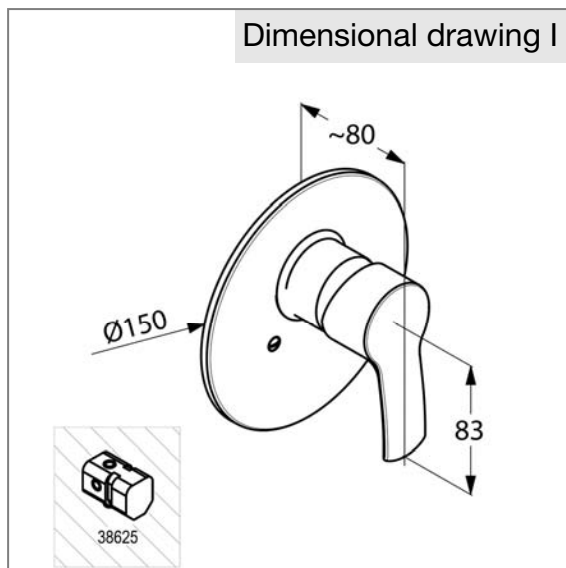

Product: KLUDI MARIS concealed shower mixer, trim set

Ref.: 384200581

Product description

concealed shower mixer
 trim set
 solid lever
 for KLUDI pre-installation set item no. 38625

Finishes:
 05 chrome

Product picture

Advertisement

concealed shower mixer, manufacturer KLUDI GmbH & Co. KG
 KLUDI MARIS item no. 384200581
 type: concealed shower mixer trim set, solid lever chrome plated metal, cover plate chrome plated plastic,
 dimensions: diameter cover plate: 150 mm, lever projection: 80 mm, projection: 83 mm
 Suitable for KLUDI pre-installation set item no. 38625, not included.

Dimensional drawing I

Dimensional drawing II