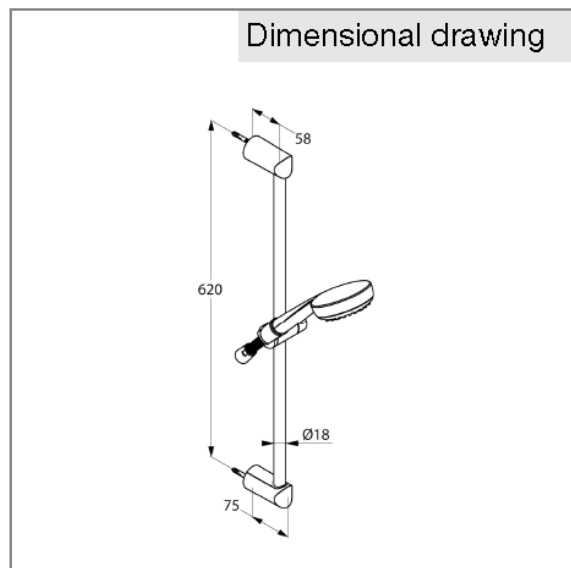

Product: KLUDI LOGO shower set 1S DN 15

Ref.: 6816005-00

Product description

shower set 1S DN 15
 wall fastening
 wall rail L=600 mm
 with ridgeless adjustable shower holder
 vertically and horizontally adjustable
 LOGOFLEX shower hose 1/2 x 1/2 inch x 1600 mm
 with KLUDI LOGO 1 S hand shower
 flow rate maximum 41 l/min at 3 bar without
 flow regulator installed
 flow rate 5 l/min at 3 bar with flow regulator
 installed
 with one spray pattern
 with cleaning system
 with fixing kit

Finishes:
 05 chrome

Advertisement

shower set, manufacturer KLUDI GmbH & Co. KG
 KLUDI LOGO item no. 6816005-00
 type: shower set with hand shower 1 S chrome plated plastic, with one spray pattern,
 with cleaning system, flow regulator 5 l/min inside the package, with wall rail chrome
 plated length: 600 mm, with ridgeless adjustable shower holder vertically and
 horizontally adjustable, with LOGOFLEX shower hose 1/2 x 1/2 inch x 1600 mm plastic
 coated with metal effect and conical connection nuts, with fixing kit
 dimensions: centers fixing kit: 620 mm, projection wall rail: 75 mm

Product picture

Dimensional drawing

Flow rate diagram