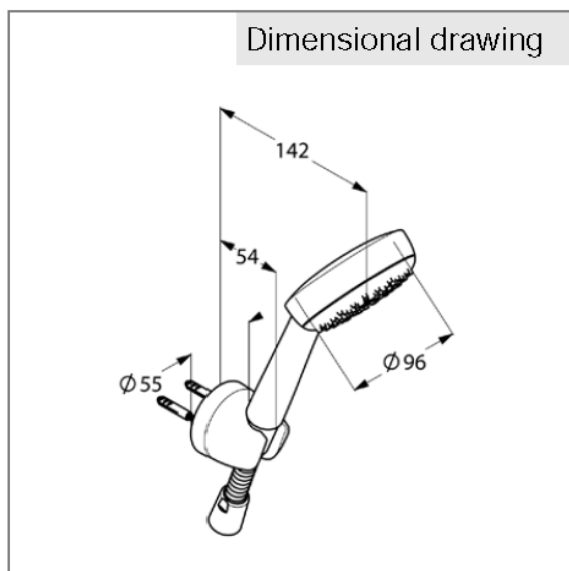

Product: **KLUDI LOGO bath and shower set 1S DN 15**

Ref.: **6801005R-00**

Product description

bath and shower set 1S DN 15
 with rigid hand shower holder
 wall fastening
 with one spray pattern
 flow rate maximum 41 l/min at 3 bar without
 flow regulator installed
 flow rate 5 l/min at 3 bar with flow regulator
 installed
 with cleaning system
 LOGOFLEX shower hose
 1/2 x 1/2 inch x 1250 mm
 with KLUDI LOGO 1 S hand shower
 with fixing kit, with dirt-catcher sieve

Finishes:
 05 chrome

Product picture

Advertisement

bath and shower set, manufacturer KLUDI GmbH & Co. KG
 KLUDI LOGO item no. 6801005R-00
 type: bath and shower set with hand shower 1 S DN 15 / PN 5, chrome plated plastic with
 one spray pattern, with rigid hand shower holder chrome plated plastic, with cleaning
 system, flow regulator 5 l/min inside the package, with KLUDI LOGOFLEX shower hose
 1/2 x 1/2 inch x 1250 mm plastic coated with metal effect and conical connection nuts,
 with fixing kit, with dirt-catcher sieve
 dimensions: projection hand shower holder: 54 mm, projection hand shower: 142 mm,
 diameter shower head: 96 mm

Dimensional drawing

Flow rate diagram