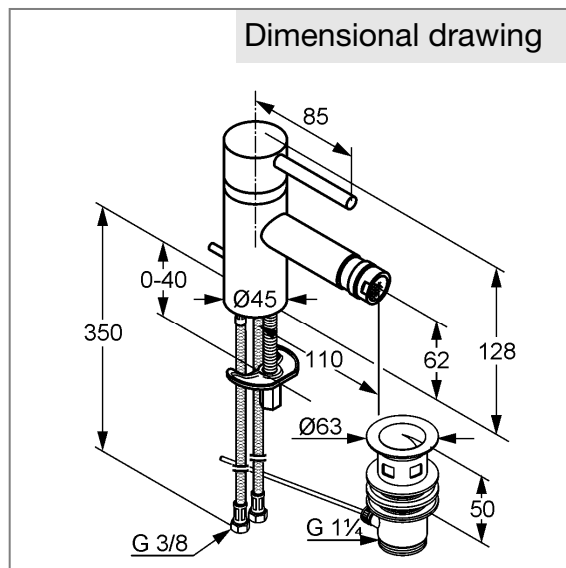

Product: **KLUDI BOZZ single lever bidet mixer DN 10**

Ref.: **385330576**

Product description

single lever bidet mixer DN 10
 solid lever
 single hole mounted
 flow class Z
 ball-joint PCA aerator M 24 x I
 ceramic cartridge with hot water safety device
 pop up waste 1 1/4 inch
 rapid installation set
 flexible high pressure supply tubes G 3/8
 noise group I
 P- IX 19189 / IO

Finishes:
 05 chrome

Product picture

Advertisement

- * KLUDI GmbH & Co KG KLUDI BOZZ bidet single lever mixer item no. 385330576
- ** ceramic cartridge with hot water safety device Ø 35 mm, DIN EN 817
- *** brass, DIN 50930-6

bidet single lever mixer, manufacturer KLUDI GmbH & Co KG KLUDI BOZZ bidet single lever mixer item no. 385330576, DN 10, chrome plated brass, ceramic cartridge with hot water safety device Ø 35 mm, solid lever, noise level DIN EN 4109 group I, report no. P- IX 19189 / IO, type: bidet single lever mixer DN 10, flow class Z (max. 0,11 l/s), ball joint PCA aerator M 24 X I, flexible high pressure supply tubes 3/8 inch with DVGW / KIWA / WRAS / CSTB approval with metal body length 350 mm, nozzle projection 110 mm, nozzle height 62 mm, lever projection 85 mm, rapid installation set, pop up waste 1 1/4 inch, overall length 128 mm, for pressure type water heater, continuous line heater, PN 10,

Dimensional drawing

Flow rate diagram