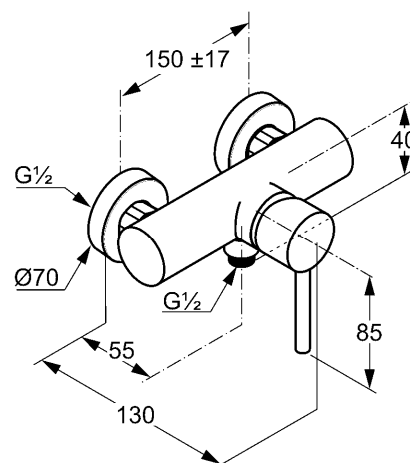

Product: KLUDI BOZZ single lever shower mixer DN 15

Ref.: 388310576

Product description

single lever shower shower mixer DN 15
 solid lever
 wall fastening
 flow class B
 ceramic cartridge with hot water safety device
 shower outlet G 1/2
 protected against back flow
 S unions
 without shower set
 noise group I
 PA- IX 19191 / IB

Finishes:
 05 chrome

Product picture

Advertisement

- * KLUDI GmbH & Co KG KLUDI BOZZ single lever shower mixer item no. 388310576
- ** ceramic cartridge with hot water safety device Ø 35 mm, DIN EN 817
- *** brass, DIN 50930-6

single lever shower mixer, manufacturer KLUDI GmbH & Co KG KLUDI BOZZ single lever shower mixer item no. 388310576, DN 15, chrome plated brass, ceramic cartridge with hot water safety device Ø 35 mm, solid lever, noise level DIN EN 4109 group I, noise report PA- IX 19191 / IB, type: single lever shower mixer DN 15, flow class B (max. 0,25 l/s), projection shower outlet 55 mm, lever projection 85 mm, projection 130 mm, shower outlet 1/2 inch, protected against back flow DIN EN 1717, S unions 1/2 x 3/4 inch with noise reducer, for pressure type water heater, continuous line heater, PN 10,

Dimensional drawing

Flow rate diagram