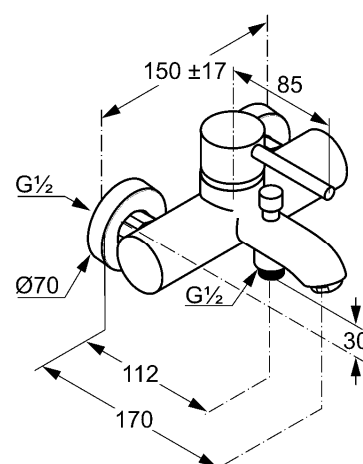

Product: KLUDI BOZZ single lever bath- and shower mixer
DN 15

Ref.: 386910576

Product description

single lever bath- and shower mixer DN 15
solid lever
wall fastening
flow class CB
aerator M 24 x I
ceramic cartridge with hot water safety device
automatic diverter: shower to bath tub
shower outlet G 1/2
protected against back flow
S unions
without shower set
noise level I
PA- IX 19190 / ICB

Finishes:
05 chrome

Advertisement

- * KLUDI GmbH & Co KG KLUDI BOZZ single lever bath/shower mixer item no. 386910576
- ** ceramic cartridge with hot water safety device Ø 35 mm, DIN EN 817
- *** chrome plated brass, DIN 50930-6

single lever bath/shower mixer, manufacturer KLUDI GmbH & Co KG KLUDI BOZZ single lever bath/shower mixer item no. 386910576, DN 15, chrome plated brass, ceramic cartridge with hot water safety device Ø 35 mm, solid lever, noise level DIN EN 4109 group I, report no. PA- IX 19190 / ICB, type: single lever bath/shower mixer DN 15, flow class CB (max. 0,39 l/s), projection shower outlet 112 mm, lever projection 85 mm, projection bath outlet 170 mm, protected against back flow DIN EN 1717, shower outlet 1/2 inch, S unions 1/2 x 3/4 inch with noise reducer, aerator M 24 x I C, automatic diverter: shower to bath tub, for pressure type water heater, continuous line heater, PN 10,

Product picture

Dimensional drawing

Flow rate diagram