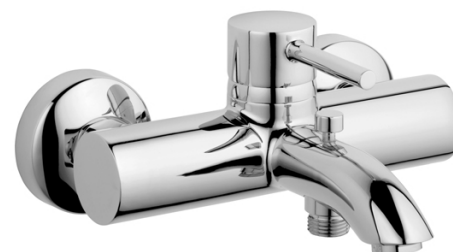

Product: KLUDI BOZZ single lever bath- and shower mixer
DN 15

Ref.: 386910576

Product description

single lever bath- and shower mixer DN 15
solid lever
wall fastening
flow class CB
aerator M 24 x I
ceramic cartridge with hot water safety device
automatic diverter: shower to bath tub
shower outlet G 1/2
protected against back flow
S unions
without shower set
noise level I
PA- IX 19190 / ICB

Finishes:
05 chrome

Advertisement

- KLUDI GmbH & Co KG KLUDI BOZZ single lever bath/shower mixer item no. 386910576
- ** ceramic cartridge with hot water safety device Ø 35 mm, DIN EN 817
- *** chrome plated brass, DIN 50930-6

single lever bath/shower mixer, manufacturer KLUDI GmbH & Co KG KLUDI BOZZ single lever bath/shower mixer item no. 386910576, DN 15, chrome plated brass, ceramic cartridge with hot water safety device Ø 35 mm, solid lever, noise level DIN EN 4109 group I, report no. PA- IX 19190 / ICB, type: single lever bath/shower mixer DN 15, flow class CB (max. 0,39 l/s), projection shower outlet 112 mm, lever projection 85 mm, projection bath outlet 170 mm, protected against back flow DIN EN 1717, shower outlet 1/2 inch, S unions 1/2 x 3/4 inch with noise reducer, aerator M 24 x I C, automatic diverter: shower to bath tub, for pressure type water heater, continuous line heater, PN 10,

Product picture