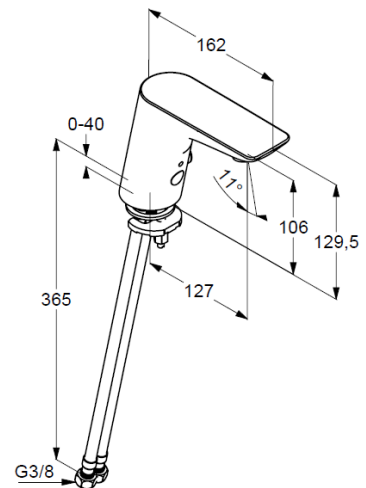

aerator M24

protected against back flow

flow rate at 3 bar = 7,6 l/ min.

flexible hoses G 3/8 DVGW approved

with integrated back flow preventer

rapid installation set

activation optoelectrical

maximum water run- time 2 minutes

safety class IP65

Product picture

Dimensional drawing

Flow rate diagram