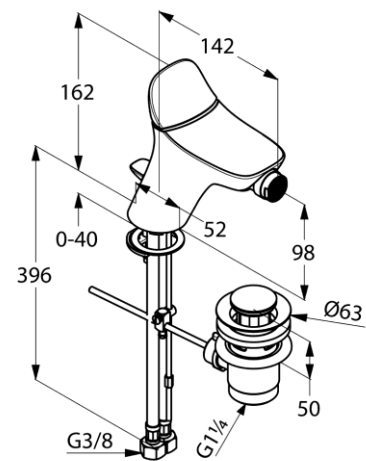

Product: KLUDI AMBA single lever bidet mixer
DN 15

Ref.: 532160575R

Product description

single lever bidet mixer DN 15
single hole mounted
solid lever
ceramic cartridge
ball joint PCA aerator M 24 x 1
flow rate 3,8 l/min at 3 bar
flexible high pressure supply tubes G 3/8 inch
rapid installation set
pop up waste G 1 1/4 inch

Finishes:
05 chrome

Product picture

Advertisement

single lever bidet mixer, manufacturer KLUDI GmbH & Co. KG
KLUDI AMBA item no. 532160575R
type: single lever bidet mixer, DN 15 / PN 10, chrome plated brass,
with pop up waste G 1 1/4 inch rod-pull and pull knob chrome
plated, solid lever chrome plated metal, ceramic cartridge, ball
joint PCA aerator M 24 x 1, flow rate 3,8 l/min at 3 bar, flexible
high pressure supply tubes G 3/8 inch with DVGW / W270 ap-
proval, rapid installation set

Dimensional drawing

Flow rate diagram