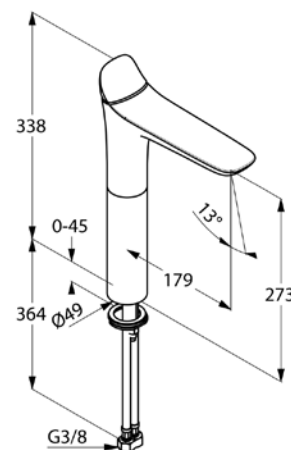

**Product:** KLUDI AMBA SL BASIN MIXER  
DN 15 height 273 mm

**Ref.:** 532980575R

**Product description**

single lever basin mixer DN 15  
single hole mounted  
solid lever  
ceramic cartridge  
PCA-Spray aerator M 24 x 1  
flow rate 3,8 l/min at 3 bar  
flexible high pressure supply tubes 3/8 inch  
rapid installation set

Finishes:  
05 chrome

**Product picture**

**Advertisement**

single lever basin mixer,  
manufacturer KLUDI GmbH & Co KG  
KLUDI AMBA item no. 532980575R  
type: single lever basin mixer height 273 mm, DN 15 / PN 10, chrome plated brass,  
solid lever chrome plated metal, ceramic cartridge K-28, aerator M 24 x 1, flow rate  
3,8 l/min at 3 bar, flexible high pressure supply tubes 3/8 inch with DVGW / W270  
approval, rapid installation set  
dimensions: height: 338 mm, nozzle height: 273 mm, projection: 179 mm

**Dimensional drawing**

**Flow rate diagram**