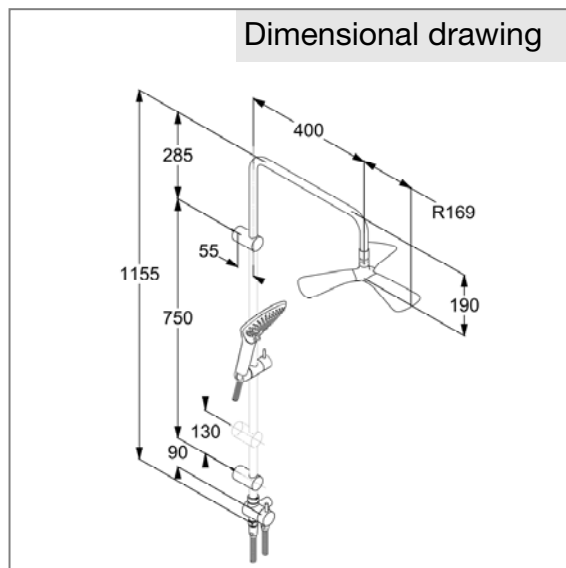

Product: KLUDI FIZZ Dual Shower System KB 3 DN 15

Ref.: 6709305-00

Product description

Dual Shower System KB 3 DN 15
 wall fastening
 flow class AA
 two-way ceramic diverter
 water supply with hose 1/2 x 1/2 inch x 800 mm
 ridgeless adjustable shower holder
 vertically and horizontally adjustable
 with KLUDI SUPARAFLEX shower hose 1/2 x 1/2 inch x 1600 mm
 with KLUDI FIZZ head shower KB 3
 with KLUDI FIZZ 3S hand shower
 with fixing kit
 without shower mixer

Finishes:
 05 chrome

Product picture

Advertisement

Dual Shower System, manufacturer KLUDI GmbH & Co KG
 KLUDI FIZZ item no. 6709305-00
 type: Dual Shower System KB 3, DN 15 / PN 5, chrome plated brass / plastic, lever chrome plated metal, with 2 way ceramic diverter cartridge: head shower to hand shower, connecting hose 1/2 x 1/2 inch x 800 mm, flow rate hand shower 11 l/min at 3 bar, flow rate head shower 15 l/min at 3 bar, with KLUDI FIZZ head shower KB 3, with cleaning system, chrome plated plastic/metal, shower riser with rigid pipe clip and fixing kit, with ridgeless adjustable shower holder vertically and horizontally adjustable, with KLUDI FIZZ 3S hand shower with booster / linear / volume spray, chrome plated plastic, with cleaning system, connection 1/2 inch, with KLUDI SUPARAFLEX shower hose 1/2 x 1/2 inch x 1600 mm, plastic coated with metal effect, safe against twisting, with fixing kit, without shower mixer DN 15 or thermostatic shower mixer DN 15, protection against back flow DIN EN 1717 over shower mixer or wall supply, for continuous line heater, for pressure type water heater
 dimensions: height: 1155 mm, projection: 624 mm

Dimensional drawing

Flow rate diagram