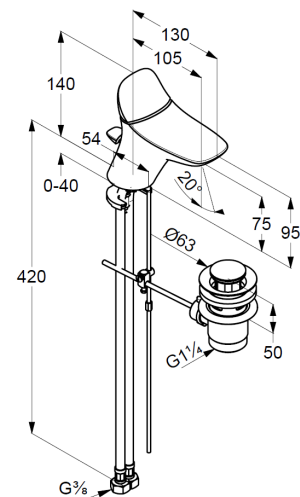

## Technische Daten/ Technical Data

KLUDI AMBA  
single lever basin mixer  
DN 15

Ref.:  
530290575

Finishes:  
05 chrome

Product description  
Manufacturer KLUDI GmbH & Co. KG  
Typ: KLUDI AMBA  
single lever basin mixer  
Ref.: 530290575

basin mixer  
single lever mixer  
1-hole mounted  
solid lever, metal  
aerator, S-Pointer M24 PCA  
ceramic cartridge with hot water safety device  
flow rate at 3 bar 4,5 l/min.  
flexible hoses G $\frac{3}{8}$  DVGW approved  
rapid installation set  
pop up waste G1 $\frac{1}{4}$  metal

### Produktabbildung/ Product picture

### Maßzeichnung/ Dimensional drawing