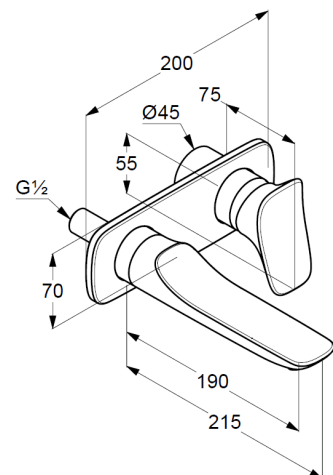

Technische Daten/ Technical Data

KLUDI AMBA

concealed wall mounted basin mixer
DN 15

Ref.:
532440575

Finishes:
05 chrome

Product description

Manufacturer KLUDI GmbH & Co. KG
Typ: KLUDI AMBA
concealed wall mounted basin mixer
Ref.: 532440575

wall mounted basin mixer
concealed basin mixer
trim set without pre-installation set
pre installation set KLUDI Ref.: 38243
vertical wall mounted
solid lever, metal
adjustable aerator M24 PCA
flow rate at 3 bar 4,5 l/min.

Produktabbildung/ Product picture

Maßzeichnung/ Dimensional drawing

Durchfluss/ Flow rate