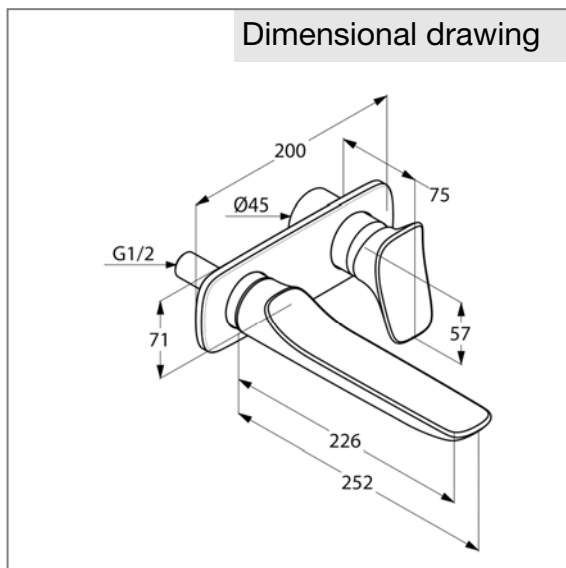

Product: KLUDI AMBA concealed 2 hole single lever basin mixer, projection 220 mm, trim set

Ref.: 532450575

Product description

concealed 2 hole single lever basin mixer
 trim set
 wall mounting
 solid lever
 aerator M 24 x 1
 flow rate 5 l/min at 3 bar
 wall outlet 220 mm
 without pre-installation set
 KLUDI item no. 38243

Finishes:
 05 chrome

Product picture

Advertisement

wall mounted mixer, manufacturer KLUDI GmbH & Co. KG
 KLUDI AMBA item no. 532450575
 type: concealed 2 hole single lever basin mixer, trim set, with wall outlet 220 mm, chrome plated brass, solid lever chrome plated metal, aerator M 24 x 1, flow rate 5,0 l/min at 3 bar, concealed wall unions
 dimensions: nozzle projection: 252 mm, lever projection: 75 mm, lever: 57 mm, centre distance: 110 mm, cover plate: 71/200 mm
 Suitable for pre-installation set KLUDI item no. 38243, not included.

Dimensional drawing

Flow rate diagram