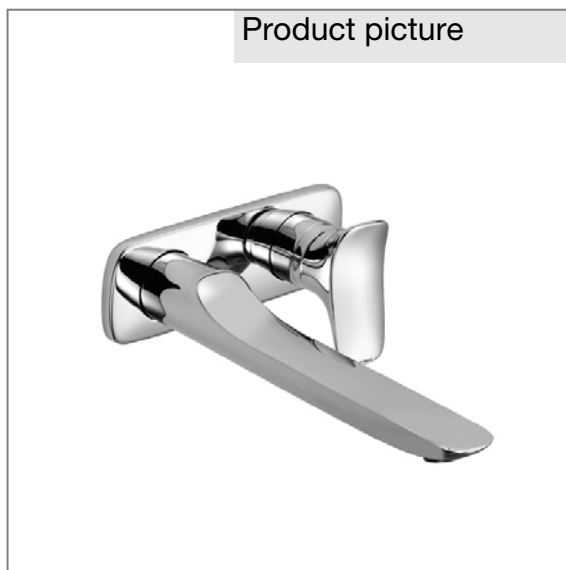

Product: KLUDI AMBA concealed 2 hole single lever basin mixer, projection 220 mm, trim set

Ref.: 532450575

Product description

concealed 2 hole single lever basin mixer
 trim set
 wall mounting
 solid lever
 aerator M 24 x 1
 flow rate 5 l/min at 3 bar
 wall outlet 220 mm
 without pre-installation set
 KLUDI item no. 38243

Finishes:
 05 chrome

Product picture

Advertisement

wall mounted mixer, manufacturer KLUDI GmbH & Co. KG
 KLUDI AMBA item no. 532450575
 type: concealed 2 hole single lever basin mixer, trim set, with wall outlet 220 mm, chrome plated brass, solid lever chrome plated metal, aerator M 24 x 1, flow rate 5,0 l/min at 3 bar, concealed wall unions
 dimensions: nozzle projection: 252 mm, lever projection: 75 mm, lever: 57 mm, centre distance: 110 mm, cover plate: 71/200 mm
 Suitable for pre-installation set KLUDI item no. 38243, not included.