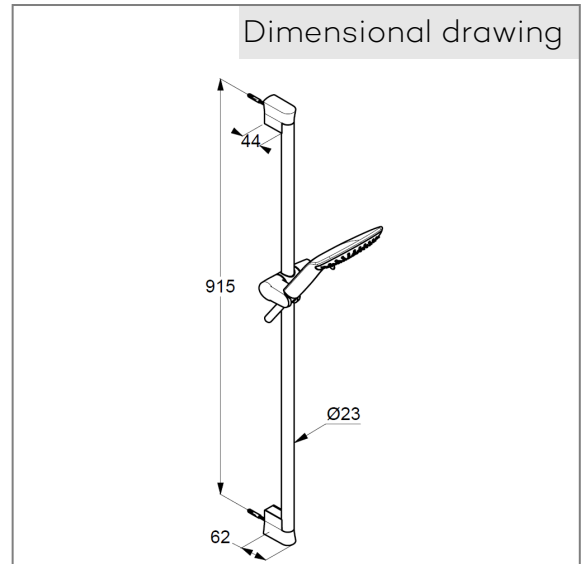

hand shower 3 S  
3 spray pattern  
Volumen/ booster/ smooth  
with cleaning system  
connection 1/2"  
sieve seal

Shower hose  
plastic coated  
with metal-effect  
with conical nuts  
anti twist  
G 1/2 x G 1/2 x 1600 mm

wall rail 900 mm  
height-adjustable hand shower holder  
With fixing material  
for rigid wall mounting

Product picture

Dimensional drawing

Flow rate diagram