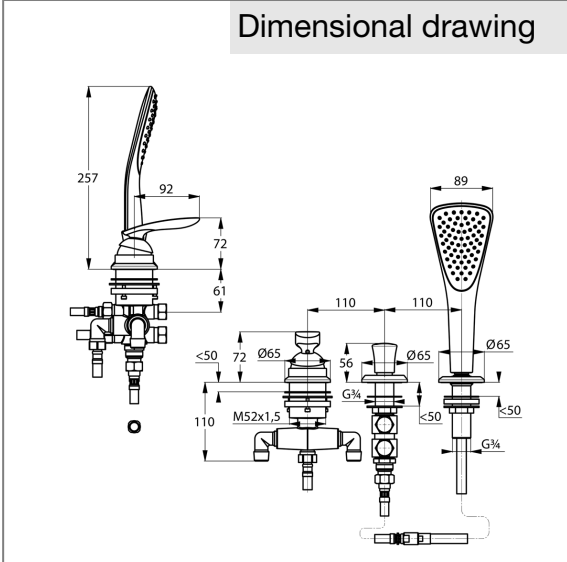

Product: KLUDI BALANCE 3 hole single lever bath and shower mixer with diverter

Ref.: 524480575

Product description

3 hole single lever bath and shower mixer DN 15
 three hole tiles deck installation, standing installation
 solid lever
 ceramic cartridge with hot water safety device
 flow rate to bath tub 24 l/min at 3 bar
 flow rate shower 14,5 l/min at 3 bar
 automatic diverter: shower to bath tub
 protected against back flow
 with pull-out hand shower KLUDI FIZZ 1 S
 shower hose 1/2 x 1/2 x 1500 mm
 without connecting supply hoses
 without bath tub filler

Finishes:
 05 chrome

Advertisement

three hole tap, manufacturer KLUDI GmbH & Co. KG
 KLUDI BALANCE item no. 524480575
 type: 3 hole single lever bath and shower mixer with diverter, DN 15 / PN 10 for tiles deck installation and standing installation, chrome plated brass, solid lever chrome plated metal, ceramic cartridge K-41 with hot water safety device, without bath tub filler, flow rate to bath tub 24 l/min at 3 bar, flow rate at shower outlet 14,5 l/min at 3 bar, automatic diverter: shower to bath tub, protected against back flow DIN EN 1717, with pull-out KLUDI FIZZ 1 S hand shower, chrome plated plastic, with cleaning system, fixed shuft for shower hose, shower hose 1/2 x 1/2 inch x 1500 mm with metal body
 dimensions: hand shower height: 257 mm, lever height: 72 mm, lever projection: 92 mm
 connecting supply hoses KLUDI Art. Nr. 7544605-00
 required quantity 2 pieces, not included

Product picture

Dimensional drawing

Flow rate diagram