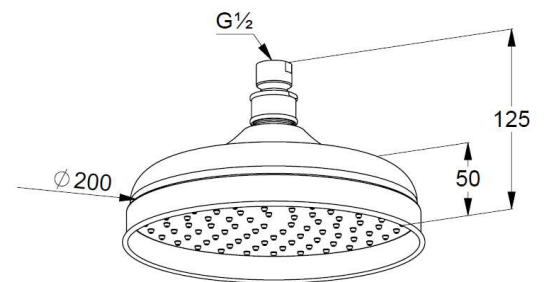

Technical Data

KLUDI 1926
Head Shower 1S
Ø 200
DN 15

Ref.:
2751005

Finishes:
05 chrom

Product description
Manufacturer KLUDI GmbH & Co. KG
Typ: KLUDI 1926
Head shower 1 S DN 15
Ref.: 2751005
Head shower 1 S
1 spray pattern
connection 1/2"
with ball joint
sieve seal

Product picture

Dimensional drawing

Flow rate diagram