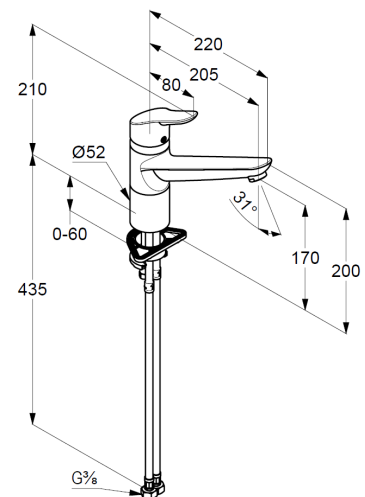

## Technische Daten/ Technical Data

KLUDI OBJEKTA MIX  
Kitchen faucet  
DN 15

Ref.:  
325740575

Finishes:  
05 chrome

Product description  
Manufacturer KLUDI GmbH & Co. KG  
Typ: KLUDI OBJEKTA MIX  
Kitchen faucet  
Ref.: 325740575

Kitchen faucet  
single lever mixer  
single hole mounted  
solid lever, metal  
aerator M24  
ceramic cartridge with hotwater safety device  
flow rate at 3 bar 12 l/min.  
swivel spout (360°)  
flexible hoses G $\frac{3}{8}$  DVGW approved  
rapid installation set

### Produktabbildung/ Product picture

### Maßzeichnung/ Dimensional drawing