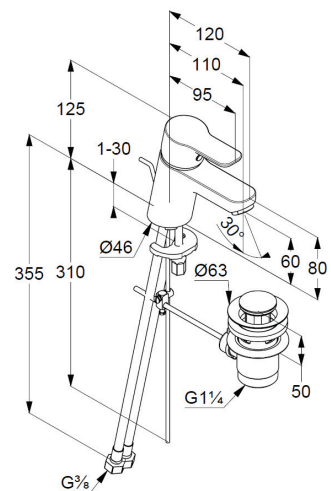

Technical Data

Product: KLUDI PURE&EASY
single lever basin mixer 60
DN 15

Article-Nr.: 372850565

Surface: 05 chrome

Product description

manufacturer KLUDI GmbH & Co. KG
Typ: KLUDI PURE&EASY
single lever basin mixer 60,
DN 15/ PN 10
Art. Nr. 372850565
basin mixer
single lever mixer
single hole mounted
solid handle, metal
aerator M24
ceramic cartridge with hotwater safety device
flow rate at 3 bar = 7 l/ min.
flexible hoses G 3/8 DVGW approved
rapid installation set
pop up waste 1 1/4" plastic

Product Picture

Dimensional drawing

Flow rate diagram