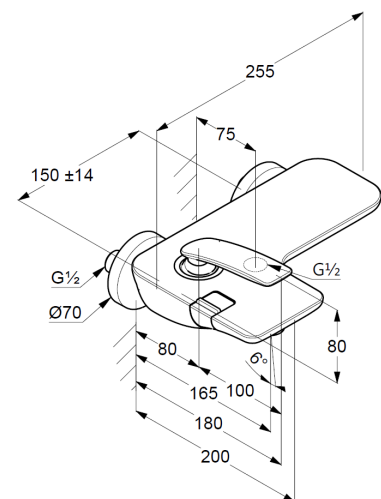

protected against back flow

shower outlet G $\frac{1}{2}$

ceramic cartridge with hot water safety device

flow rate at 3 bar 21 l/min.

S-unions G $\frac{1}{2}$ x G $\frac{3}{4}$

Produktabbildung/ Product picture

Maßzeichnung/ Dimensional drawing

Durchfluss/ Flow rate