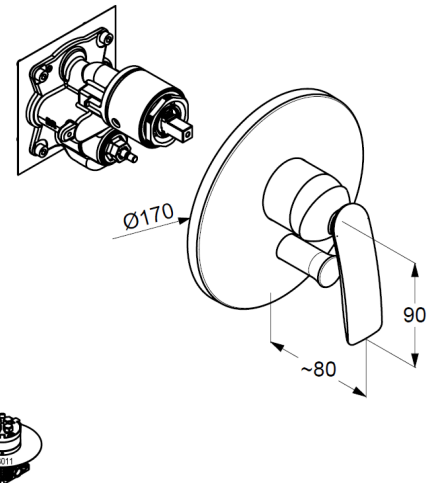

## Technische Daten

KLUDI BALANCE  
Concealed single lever bath- and shower mixer

Article- Nr.:  
526508775

Surface:  
87 black matt finished / chrome

manufacturer KLUDI GmbH & Co. KG  
Typ: KLUDI BALANCE  
Concealed single lever bath- and shower mixer,  
PN 10  
Art. Nr. 526508775  
concealed bath-shower mixer  
single lever mixer  
trim set without pre-installation set  
pre installation set KLUDI FLEXX.BOXX Art. Nr. 88011  
trim set with functional unit  
wall mounted  
automatic diverter: shower/ bath  
solid lever, metal  
ceramic cartridge with hotwater safety device  
flow rate at 3 bar = 31 l/ min.

Product Picture

Dimensional drawing

Flow rate diagram