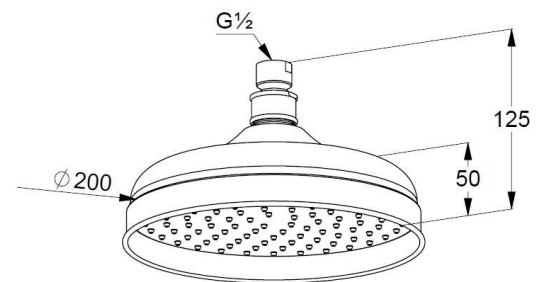

## Technical Data

KLUDI 1926  
Head shower 1 S  
Ø 200  
DN 15

Ref.:  
2751045

Finishes:  
45 gold plated 23 carat

Product description  
Manufacturer KLUDI GmbH & Co. KG  
Typ: KLUDI 1926  
Head shower 1 S DN 15  
Ref.: 2751045  
Head shower 1 S  
1 spray pattern  
connection 1/2"  
with ball joint  
sieve seal

Product picture

Dimensional drawing

Flow rate diagram