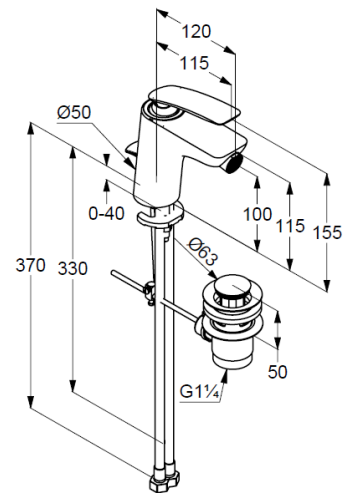

Technical Data

KLUDI BALANCE
Single lever bidet mixer
DN 15

Ref.:
522160575

Finishes:
05 chrome

Product description
Manufacturer KLUDI GmbH & Co. KG
Typ: KLUDI BALANCE
Single lever bidet mixer
Ref.: 522160575
Bidet mixer DN 15/ PN 10
single lever mixer
single hole mounted
solid lever, metal
Aerator, S-Pointer M24
ceramic cartridge with hotwater safety device
flow rate at 3 bar = 7,6 l/ min.
flexible hoses G 3/8 DVGW approved
rapid installation set
pop up waste 1 1/4" metal

Product picture

Dimensional drawing

Flow rate diagram