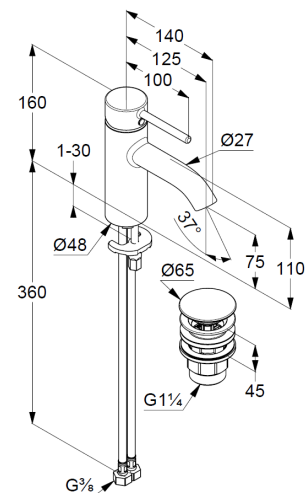

Technical Data

KLUDI BOZZ
single lever basin mixer 75
DN 15

Ref:
382663976

Finishes:
39 black matt finished

Product description
Manufacturer KLUDI GmbH & Co. KG
Typ: KLUDI BOZZ
single lever basin mixer 75
Ref.: 382663976
basin mixer DN 15
single lever mixer
single hole mounted
solid lever, metal
Aerator M18,5
ceramic cartridge with hotwater safety device
flow rate at 3 bar = 5 l/ min.
flexible hoses G 3/8 DVGW approved
rapid installation set
push open waste 1 1/4"

Product picture

Dimensional drawing

Flow rate diagram