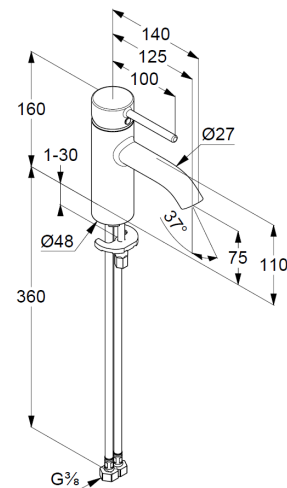

Technical Data

KLUDI BOZZ
single lever basin mixer 75
DN 15

Ref:
382720576

Finishes:
05 chrom

Product description
Manufacturer KLUDI GmbH & Co. KG
Typ: KLUDI BOZZ
single lever basin mixer 75
Ref.: 382720576
basin mixer DN 15
single lever mixer
single hole mounted
solid lever, metal
Aerator M18,5
ceramic cartridge with hotwater safety device
flow rate at 3 bar = 5 l/ min.
flexible hoses G 3/8 DVGW approved
rapid installation set
without pop up waste

Product picture

Dimensional drawing

Flow rate diagram