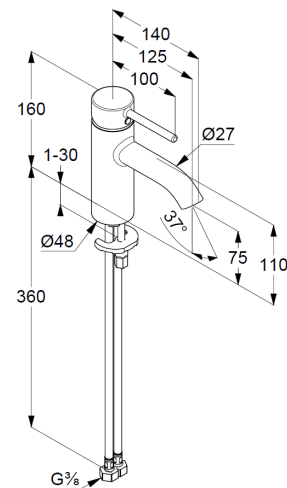

Technical Data

KLUDI BOZZ
single lever basin mixer 75
DN 15

Ref:
382723976

Finishes:
39 black matt finished

Product description
Manufacturer KLUDI GmbH & Co. KG
Typ: KLUDI BOZZ
single lever basin mixer 75
Ref.: 382723976
basin mixer DN 15
single lever mixer
single hole mounted
solid lever, metal
Aerator M18,5
ceramic cartridge with hotwater safety device
flow rate at 3 bar = 5 l/ min.
flexible hoses G 3/8 DVGW approved
rapid installation set
without pop up waste

Product picture

Dimensional drawing

Flow rate diagram