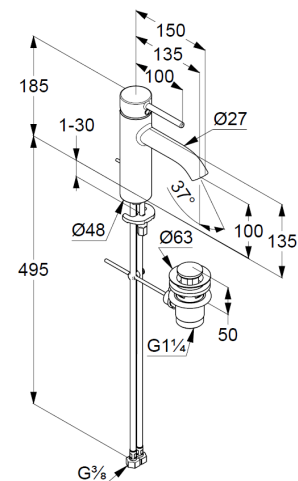

## Technical Data

KLUDI BOZZ  
single lever basin mixer 100  
DN 15

Ref:  
382800576

Finishes:  
05 chrom

Product description  
Manufacturer KLUDI GmbH & Co. KG  
Typ: KLUDI BOZZ  
single lever basin mixer 100  
Ref.: 382800576  
basin mixer DN 15  
single lever mixer  
single hole mounted  
solid lever, metal  
Aerator M18,5  
ceramic cartridge with hotwater safety device  
flow rate at 3 bar = 5 l/ min.  
flexible hoses G 3/8 DVGW approved  
rapid installation set  
pop up waste 1 1/4" metal

Product picture

Dimensional drawing

Flow rate diagram