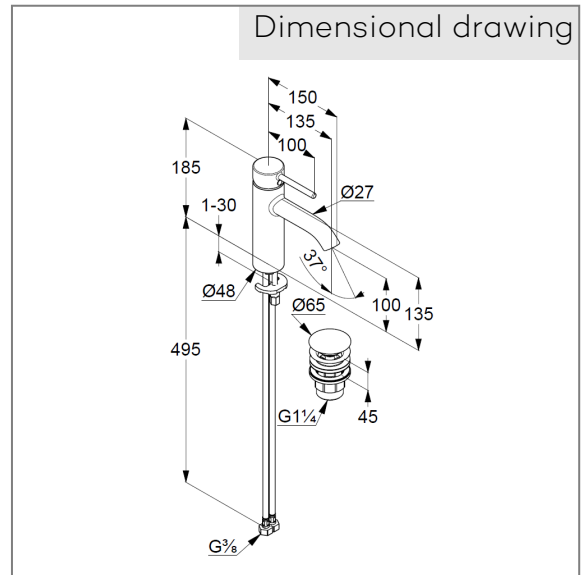

Technical Data

KLUDI BOZZ
single lever basin mixer 100
DN 15

Ref:
382880576

Finishes:
05 chrom

Product description
Manufacturer KLUDI GmbH & Co. KG
Typ: KLUDI BOZZ
single lever basin mixer 100
Ref.: 382880576
basin mixer DN 15
single lever mixer
solid lever, metal
Aerator M18,5
ceramic cartridge with hotwater safety device
flow rate at 3 bar = 5 l/ min.
flexible hoses G 3/8 DVGW approved
rapid installation set
push open waste 1 1/4"

Product picture

Dimensional drawing

Flow rate diagram