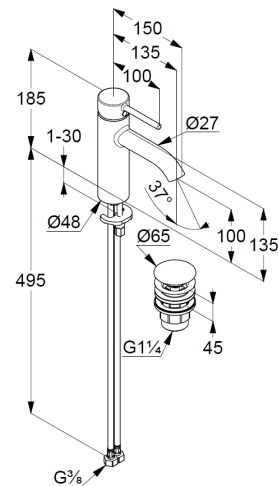

## Technical Data

KLUDI BOZZ  
single lever basin mixer 100  
DN 15

Ref:  
382883976

Finishes:  
39 black matt finished

Product description  
Manufacturer KLUDI GmbH & Co. KG  
Typ: KLUDI BOZZ  
single lever basin mixer 100  
Ref.: 382883976  
basin mixer DN 15  
single lever mixer  
solid lever, metal  
Aerator M18,5  
ceramic cartridge with hotwater safety device  
flow rate at 3 bar = 5 l/ min.  
flexible hoses G 3/8 DVGW approved  
rapid installation set  
push open waste 1 1/4"

Product picture

Dimensional drawing

Flow rate diagram