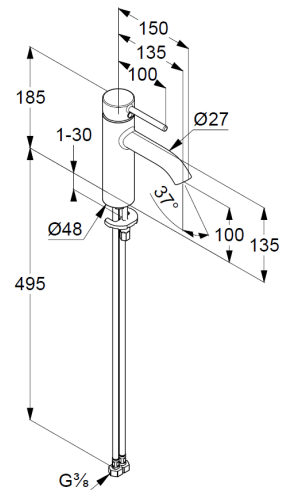

Technical Data

KLUDI BOZZ
single lever basin mixer 100
DN 15

Ref:
382823976

Finishes:
39 black matt finished

Product description
Manufacturer KLUDI GmbH & Co. KG
Typ: KLUDI BOZZ
single lever basin mixer 100
Ref.: 382823976
basin mixer DN 15
single lever mixer
single hole mounted
solid lever, metal
Aerator M18,5
ceramic cartridge with hotwater safety device
flow rate at 3 bar = 5 l/ min.
flexible hoses G 3/8 DVGW approved
rapid installation set
without pop up waste

Product picture

Dimensional drawing

Flow rate diagram