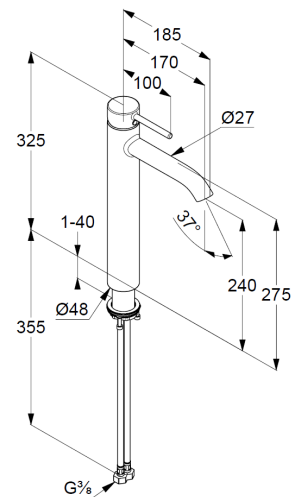

single lever basin mixer, for washbowls

Ref.: 382863976

single lever mixer

single hole mounted

solid lever, metal

Aerator M18,5

ceramic cartridge with hotwater safety device

flow rate at 3 bar = 5 l/ min.

flexible hoses G 3/8 DVGW approved

rapid installation set

without pop up waste

Product picture

Dimensional drawing

Flow rate diagram