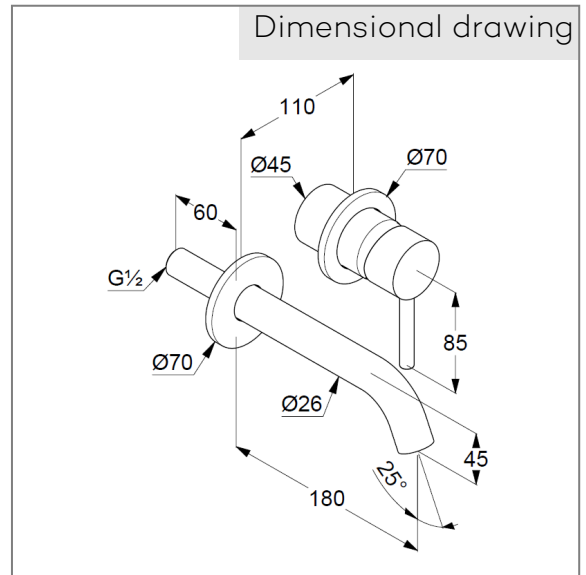

## Technical Data

KLUDI BOZZ  
concealed single lever basin mixer  
DN 15

Ref:  
382443976

Finishes:  
39 black matt finished

Product description  
Manufacturer KLUDI GmbH & Co. KG  
Typ: KLUDI BOZZ  
Concealed single lever basin mixer  
Ref.: 382443976  
concealed basin mixer  
projection 180 mm  
single lever mixer  
trim set without pre-installation set  
pre installation set KLUDI FLEXX.BOXX Art. Nr. 38243  
vertical wall mounted  
solid lever, metal  
Aerator M18,5  
flow rate at 3 bar = 5 l/ min.  
fixed spout

Product picture

Dimensional drawing

Flow rate diagram