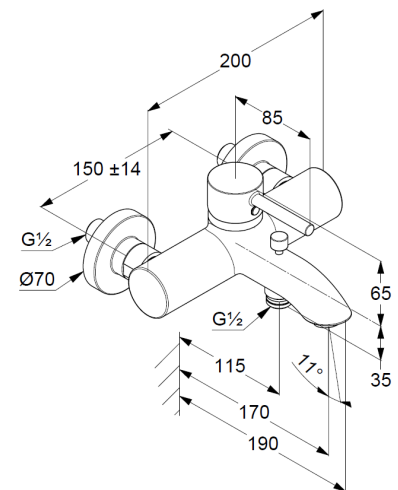

automatic diverter: shower/ bath

solid lever, metal

protected against back flow

shower outlet 1/2 inch

ceramic cartridge with hotwater safety device

flow rate at 3 bar = 22 l/ min.

S-unions G 1/2 x 3/4

### Product picture

### Dimensional drawing