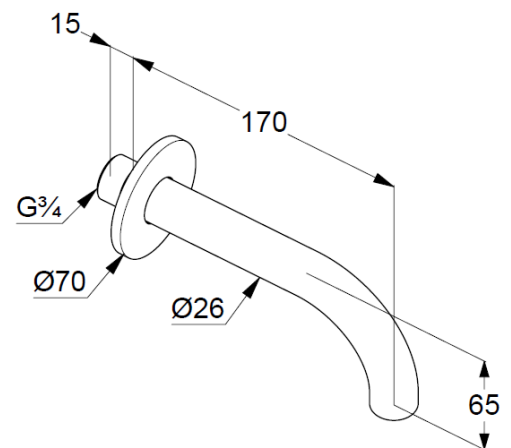

Technical Data

KLUDI BOZZ
wall spout
DN 20

Ref:
3850539

Finishes:
39 black matt finished

Product description
Manufacturer KLUDI GmbH & Co. KG
Typ: KLUDI BOZZ
wall spout
Ref.: 3850539
wall spout DN 20
wall mounted
Aerator, S-Pointer M24
flow rate at 3 bar = 25 l/ min.
fixed spout
connection 3/4"
with push-on rosette Ø 56 mm

Product picture

Dimensional drawing

Flow rate diagram