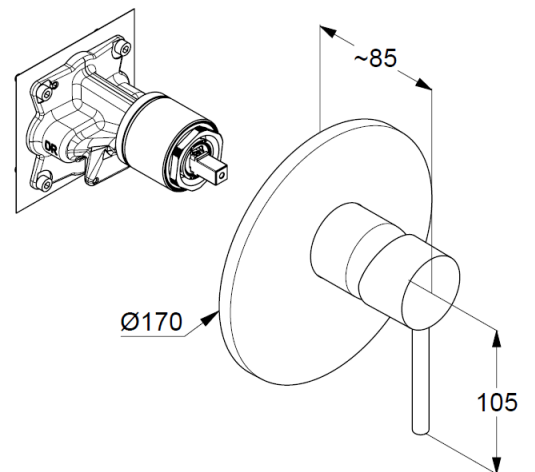

Technical Data

KLUDI BOZZ

Concealed single lever shower mixer

Ref:

386553976

Finishes:

39 black matt finished

Product description

Manufacturer KLUDI GmbH & Co. KG

Typ: KLUDI BOZZ

Concealed single lever shower mixer

Ref: 386553976

concealed shower mixer

single lever mixer

trim set without pre-installation set

pre installation set KLUDI FLEXX.BOXX Art. Nr. 88011

wall mounted

trim set with functional unit

solid lever, metal

ceramic cartridge with hotwater safety device

flow rate at 3 bar = 25 l/ min.

Product picture

Dimensional drawing

Flow rate diagram