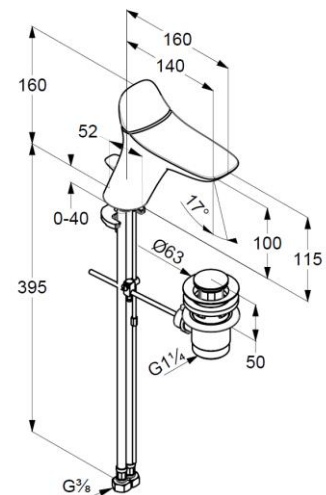

Product: KLUDI AMBA single lever basin mixer  
DN 15, with pop up waste

Ref.: 530230575R

Product description

single lever bidet mixer DN 15  
single hole mounted  
solid lever  
ceramic cartridge  
PCA aerator M 24 x 1  
flow rate 3,8 l/min at 3 bar  
flexible high pressure supply tubes G 3/8 inch  
rapid installation set  
pop up waste G 1 1/4 inch

Finishes:  
05 chrome

Product picture

Advertisement

single lever basin mixer, manufacturer KLUDI GmbH & Co. KG  
KLUDI AMBA item no. 530230575R  
type: single lever basin mixer, DN 15 / PN 10, chrome plated brass,  
with pop up waste G 1 1/4 inch rod-pull and pull knob chrome  
plated, solid lever chrome plated metal, ceramic cartridge, PCA  
aerator M 24 x 1, flow rate 3,8 l/min at 3 bar, flexible high pressure  
supply tubes G 3/8 inch with DVGW / W270 approval, rapid in-  
stallation set

Dimensional drawing

Flow rate diagram