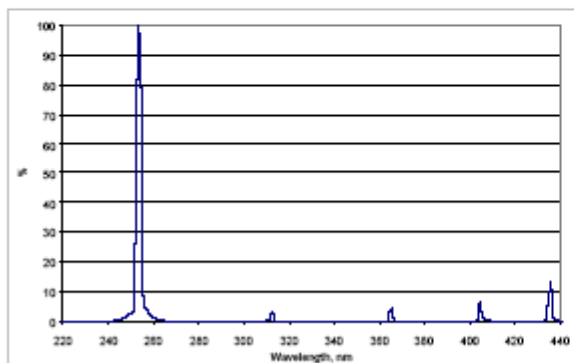

- 40W LAMP -

Dimensions

Base Face To Base Face (A)	842±2 mm
Arc Length (B)	767 mm
Tube Diameter (C)	15.7 mm
Base	4 Pin

Electrical Data (nominal values)*

Lamp Wattage	39 W
Lamp Current	425 mA
Lamp Voltage	92 V

Physical Data

UV Output	15 W
Rated Life	9,000 Hrs

* Measured with high frequency electronic ballast

Spectral power distribution

Wiring Diagram