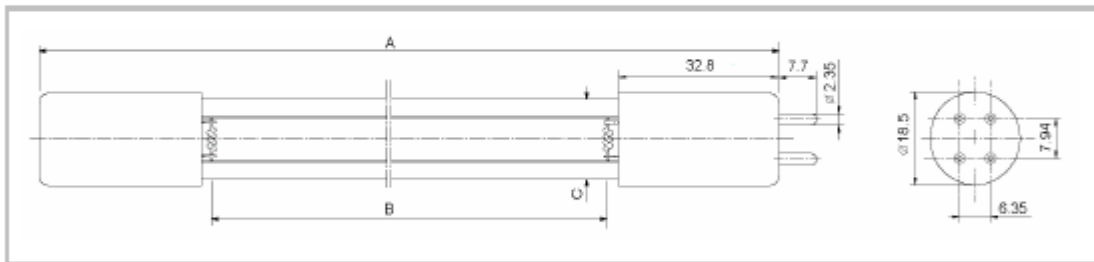

- 40W LAMP -

Dimensions

Base Face To Base Face (A)	842±2 mm
Arc Length (B)	767 mm
Tube Diameter (C)	15.7 mm
Base	4 Pin

Electrical Data (nominal values)*

Lamp Wattage	39 W
Lamp Current	425 mA
Lamp Voltage	92 V

Physical Data

UV Output	15 W
Rated Life	9,000 Hrs

* Measured with high frequency electronic ballast

Spectral power distribution

Wiring Diagram