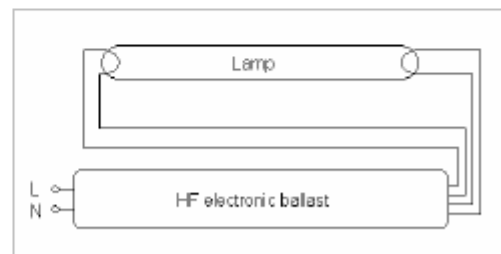

- 40W LAMP -

Dimensions

Base Face To Base Face (A)	842±2 mm
Arc Length (B)	767 mm
Tube Diameter (C)	15.7 mm
Base	4 Pin

Electrical Data (nominal values)*

Lamp Wattage	39 W
Lamp Current	425 mA
Lamp Voltage	92 V

Physical Data

UV Output	15 W
Rated Life	9,000 Hrs

* Measured with high frequency electronic ballast

Spectral power distribution

Wiring Diagram