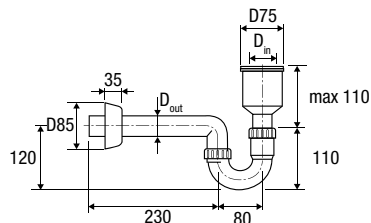

## TRAPS AND CONNECTORS FOR URINAL

Sifoni ed allacci per scarico orinatoio in PP bianco  
*Traps and connectors for urinals in white PP*

COD.	CL	D <sub>out</sub>	D <sub>in</sub>				HxLxP	€/pz
VS0700227	SF01	40	50	5	40	200	1030x800x1200	11,45

### Ricambi - Spare parts

Ghiera  
 Ring nut

COD.	CL	D		€/pz
VS0703139	SF01	40	10	0,65